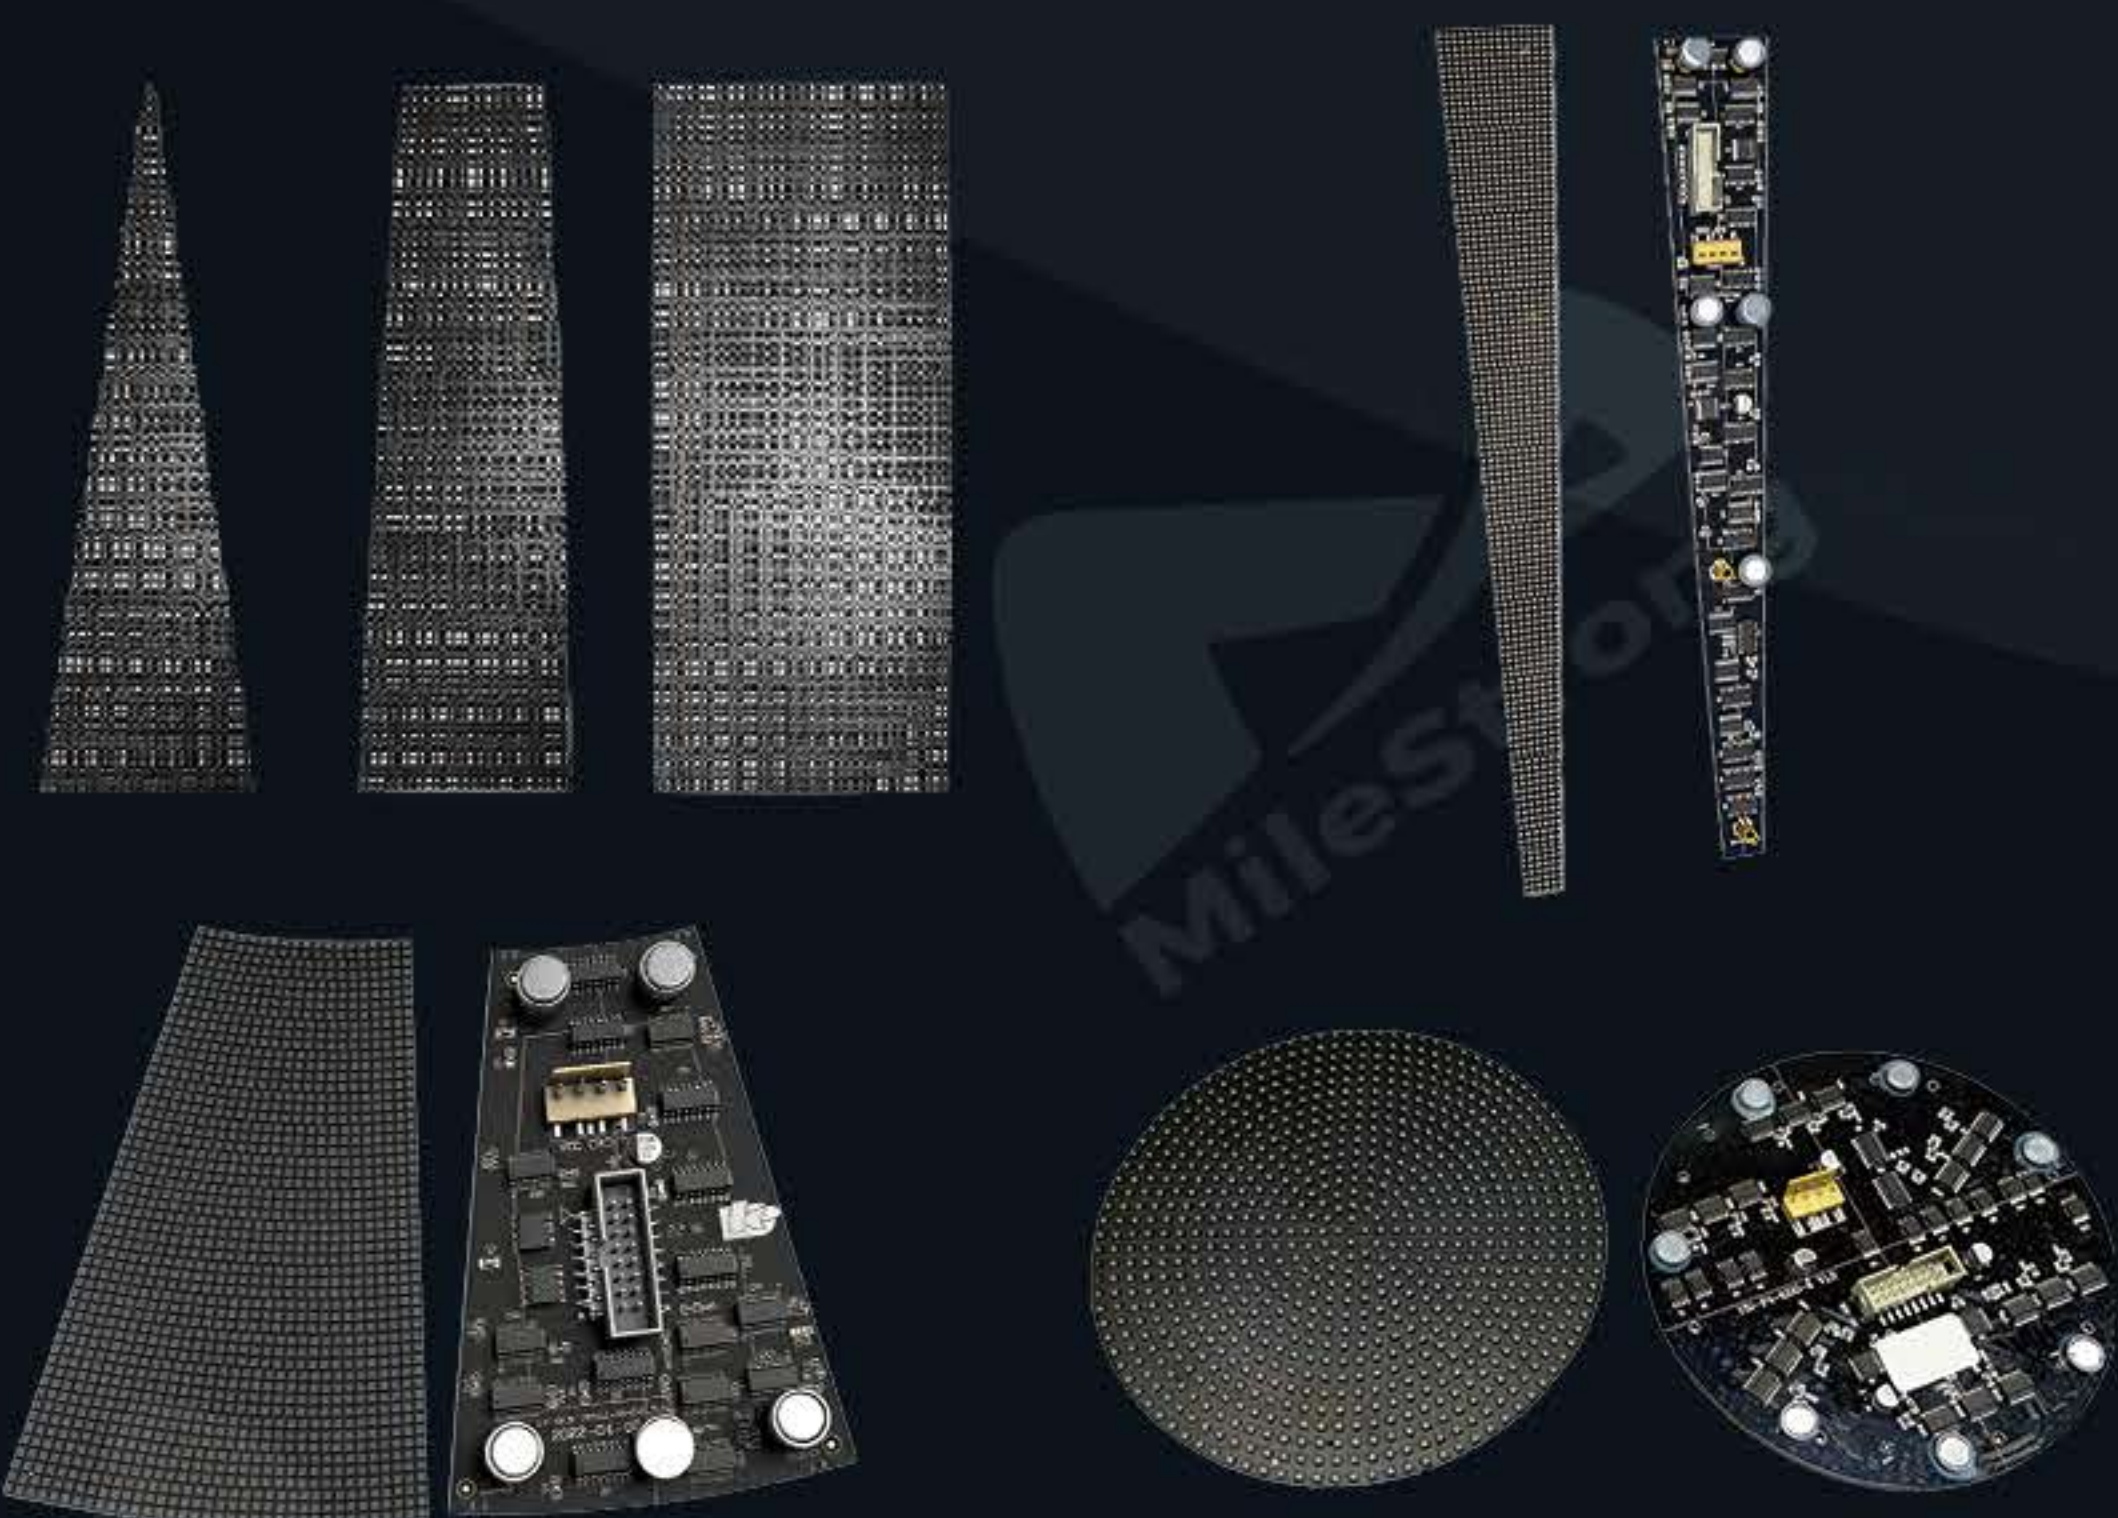

## Sphere LED Display

Pixel Pitch (mm) : 1.56 / 1.875 / 2 / 2.5 / 3 / 4 / 5

Size customizable according to project requirements.

## High-Precision Riveted Aluminum Structure

Built with a high-precision riveted aluminum structure, the sphere LED display ensures outstanding durability and stability. This lightweight yet robust construction provides long-term reliability while delivering stunning visual performance.

## 360° Full-Angle View

With a complete 360-degree viewing angle, the sphere LED display can showcase content from all directions. Unlike traditional flat LED screens, it eliminates viewing limitations and ensures consistent visual impact.

## Seamless Module Splicing

Special-shaped LED modules are seamlessly spliced together, creating a smooth spherical surface with no visible gaps. This guarantees uniform image quality and an immersive viewing effect.