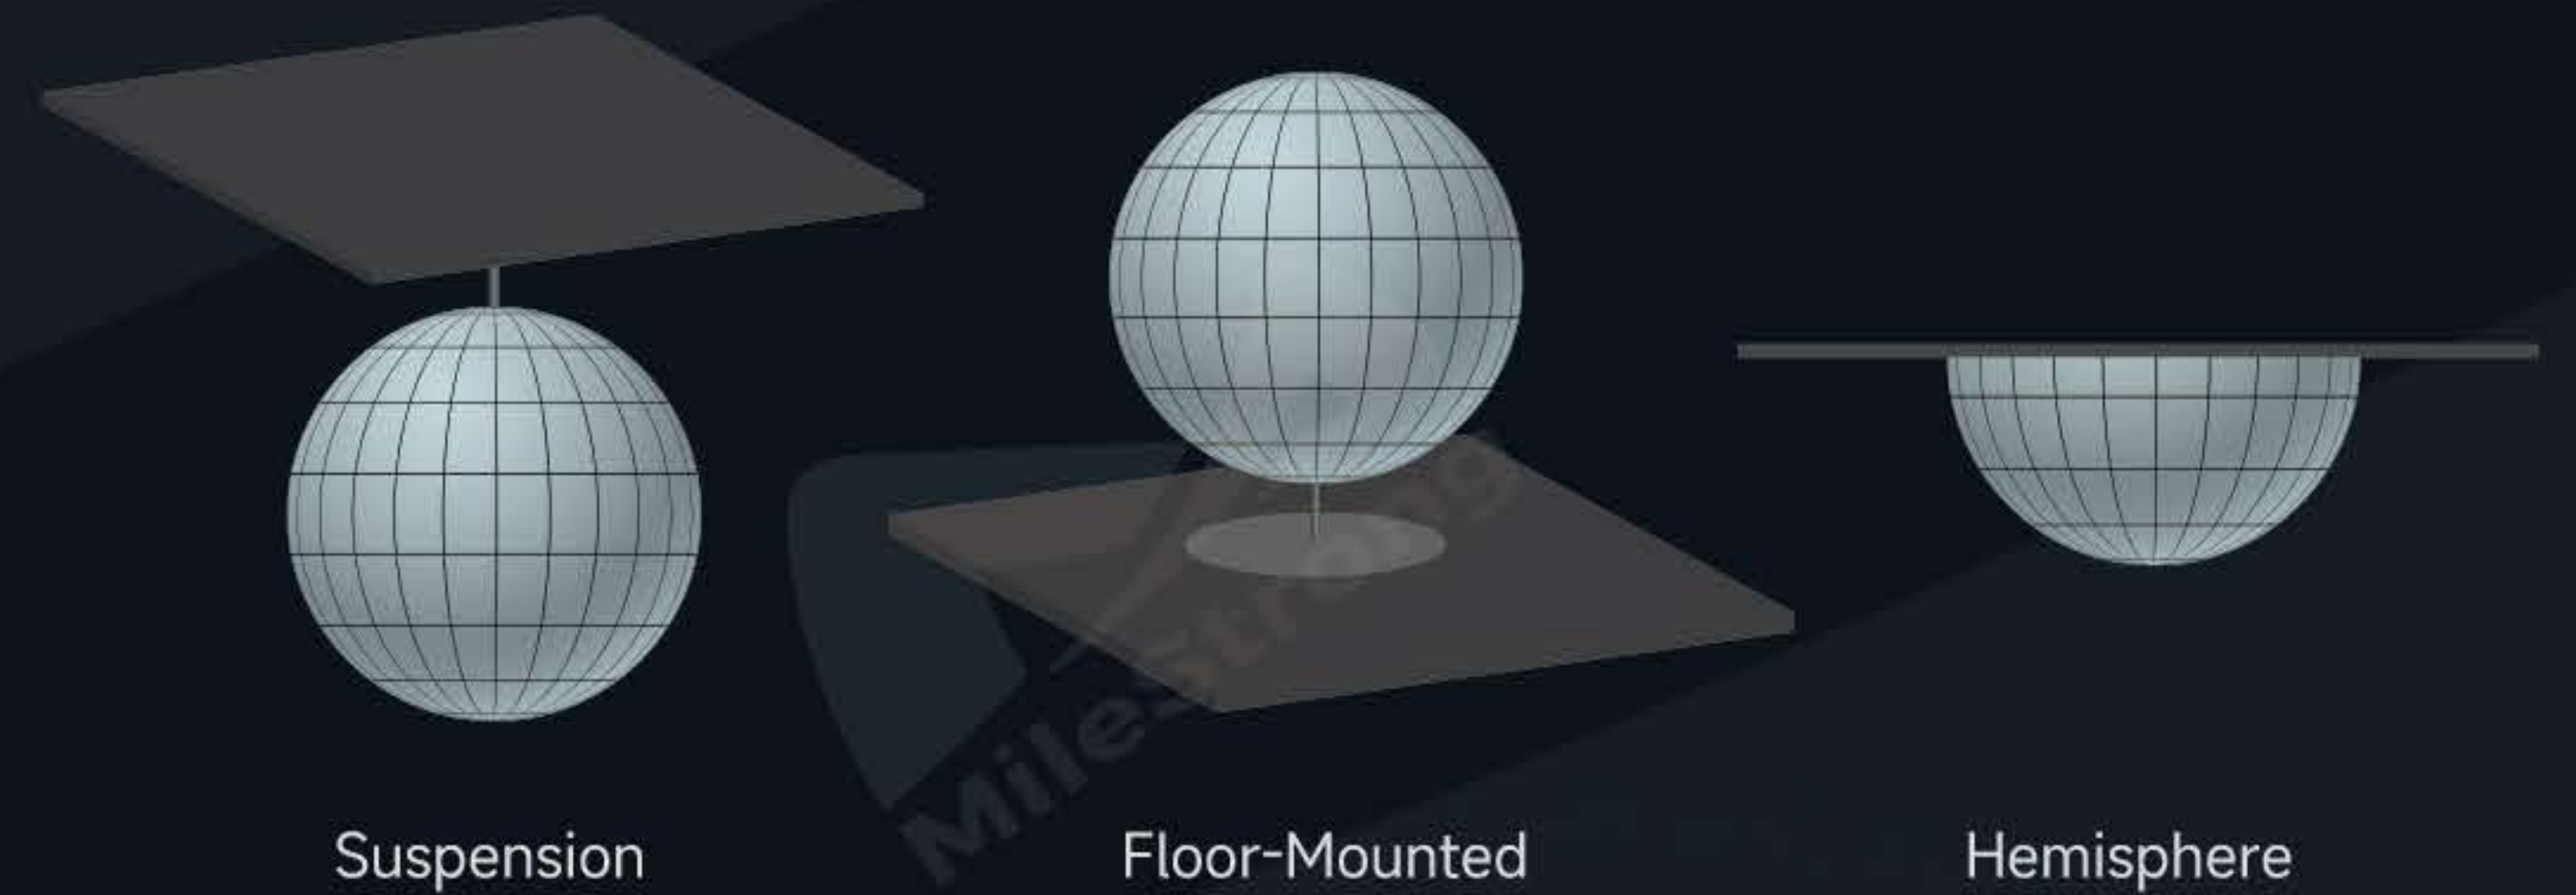

Flexible Installation Methods

The display supports multiple installation options, including hanging, floor-mounted, and half-sphere configurations, adapting to different venues and creative applications.