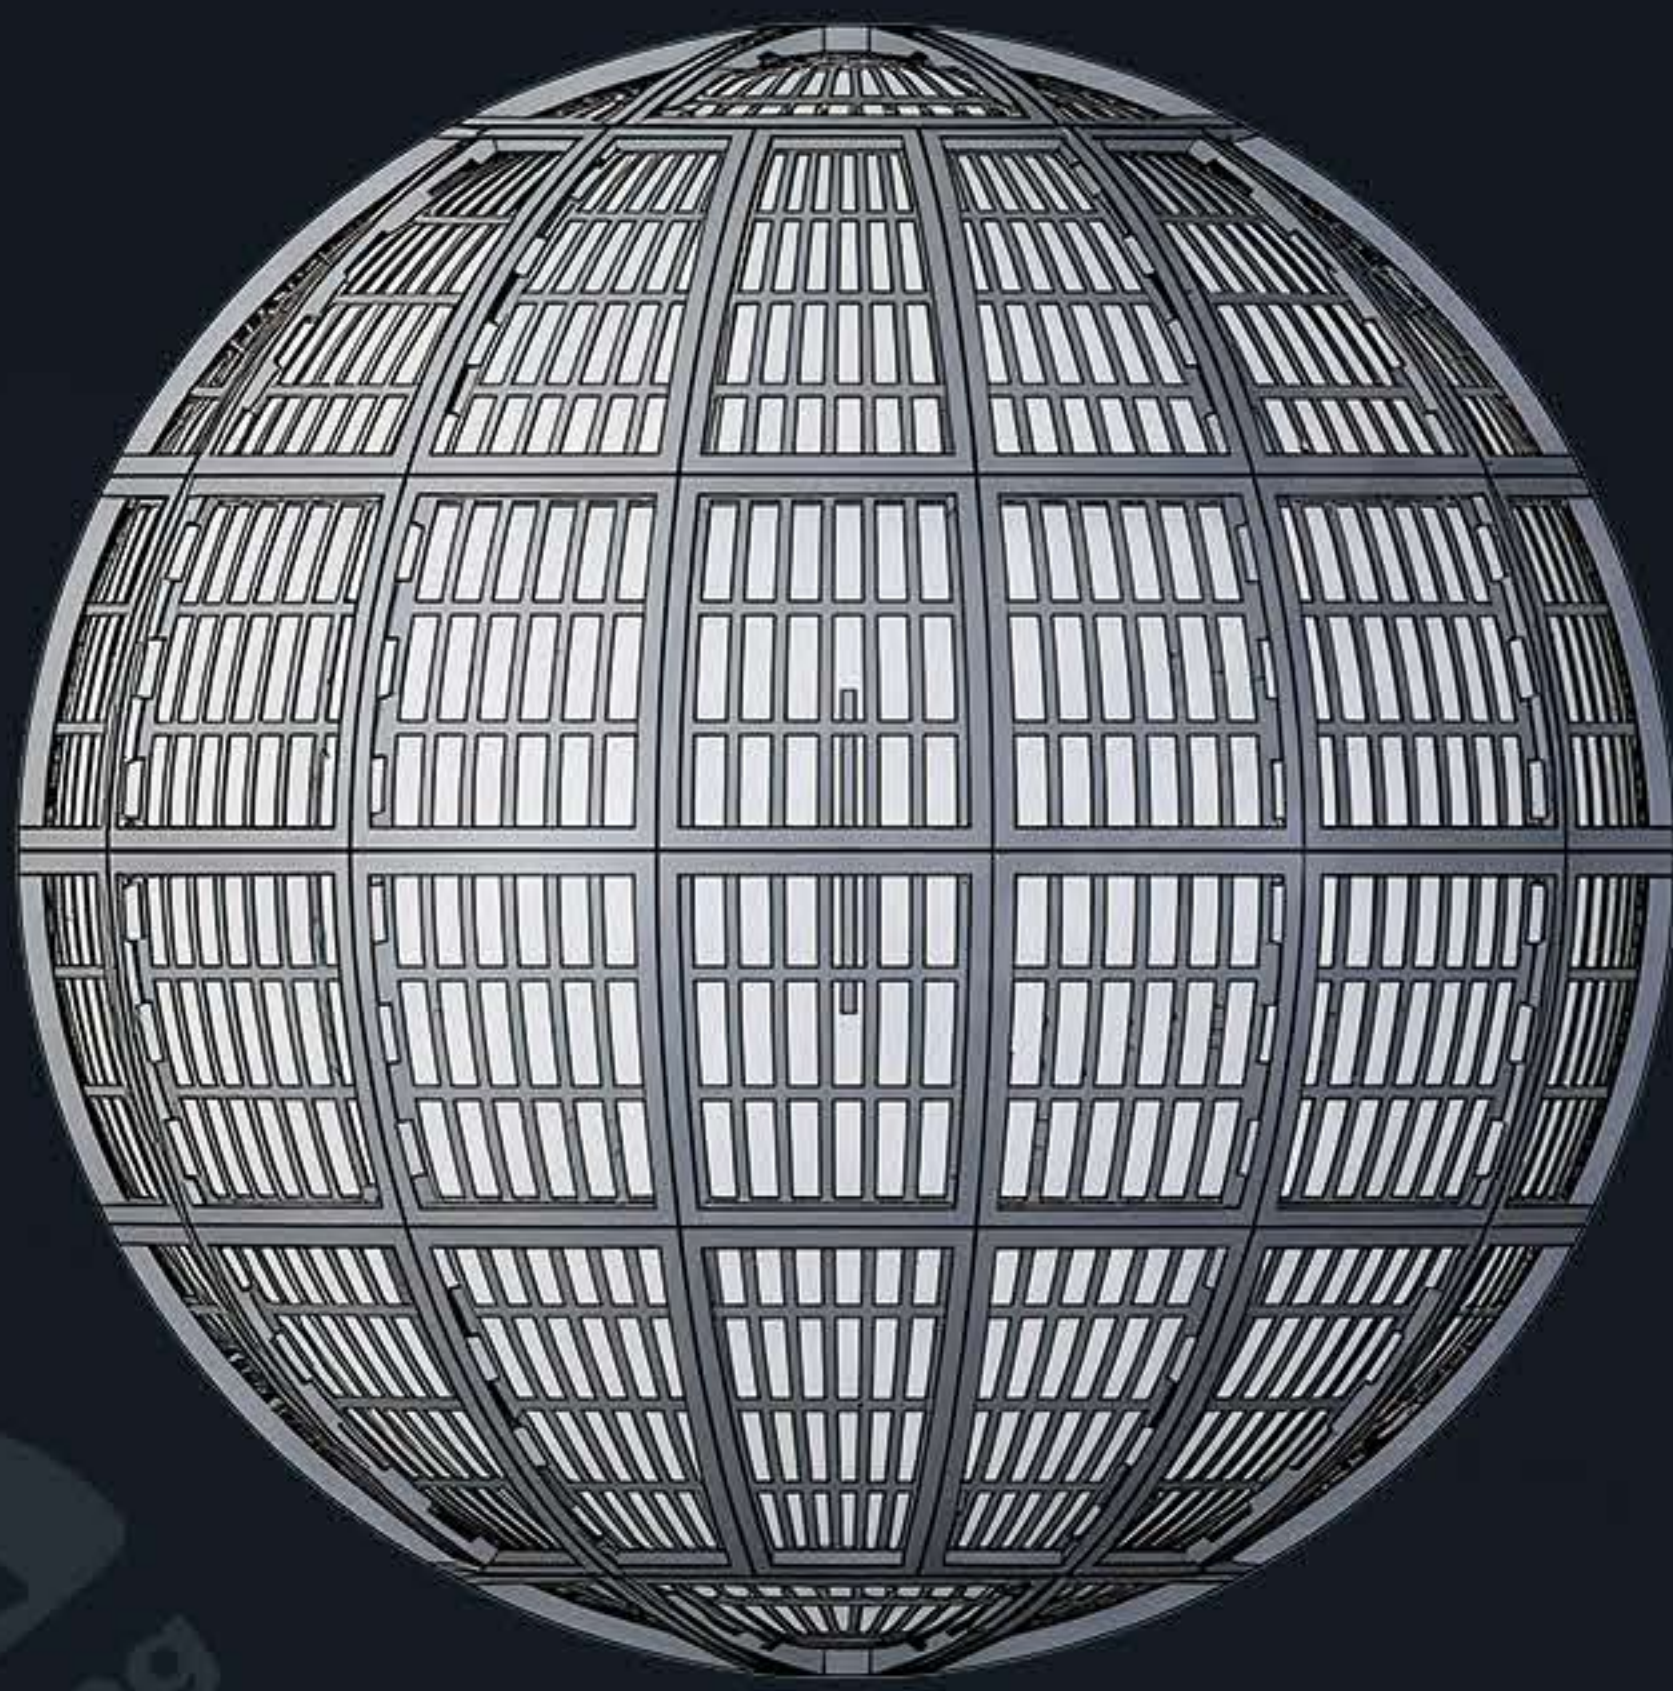

## Sphere LED Display

Pixel Pitch (mm) : 1.56 / 1.875 / 2 / 2.5 / 3 / 4 / 5

Size customizable according to project requirements.

## Customizable Sizes

The diameter of the sphere LED display can be tailored according to project requirements, offering maximum flexibility to fit different installation spaces and creative designs.

## High-Precision Riveted Aluminum Structure

Built with a high-precision riveted aluminum structure, the sphere LED display ensures outstanding durability and stability. This lightweight yet robust construction provides long-term reliability while delivering stunning visual performance.

## 360° Full-Angle View

With a complete 360-degree viewing angle, the sphere LED display can showcase content from all directions. Unlike traditional flat LED screens, it eliminates viewing limitations and ensures consistent visual impact.