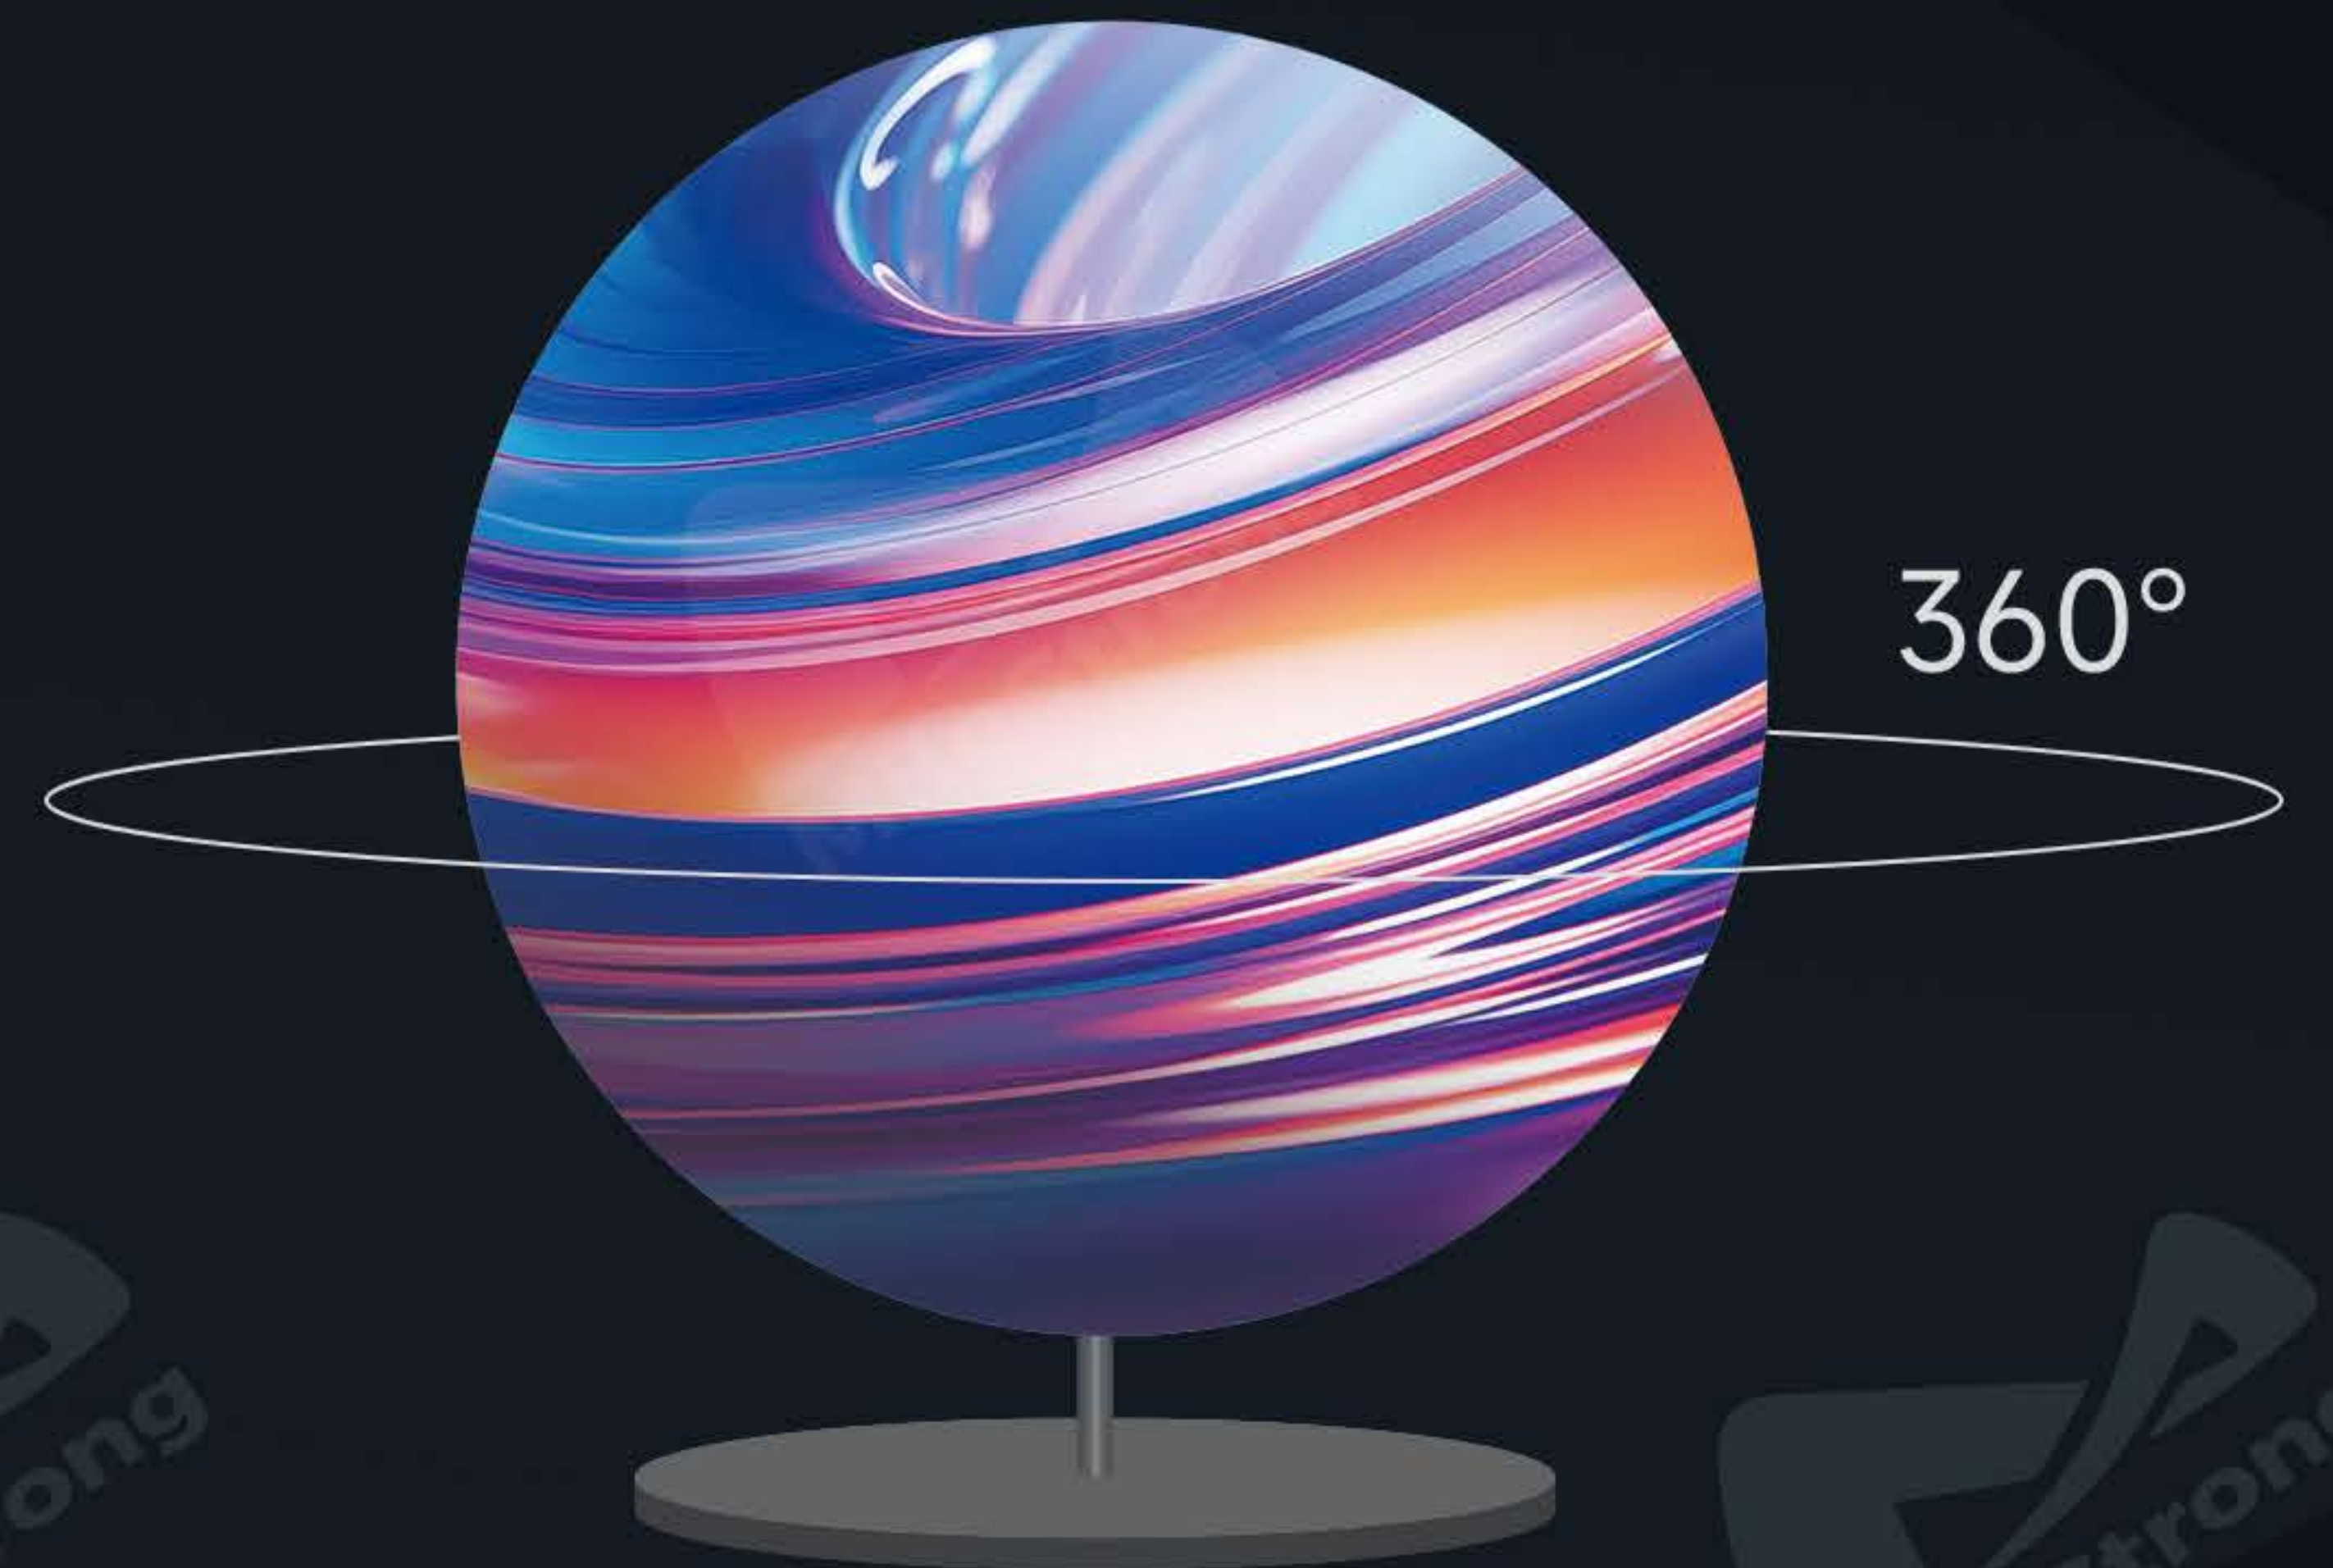

## Sphere LED Display

Pixel Pitch (mm) : 1.56 / 1.875 / 2 / 2.5 / 3 / 4 / 5

Size customizable according to project requirements.

## Customizable Sizes

The diameter of the sphere LED display can be tailored according to project requirements, offering maximum flexibility to fit different installation spaces and creative designs.

## High-Precision Riveted Aluminum Structure

Built with a high-precision riveted aluminum structure, the sphere LED display ensures outstanding durability and stability. This lightweight yet robust construction provides long-term reliability while delivering stunning visual performance.

## 360° Full-Angle View

With a complete 360-degree viewing angle, the sphere LED display can showcase content from all directions. Unlike traditional flat LED screens, it eliminates viewing limitations and ensures consistent visual impact.