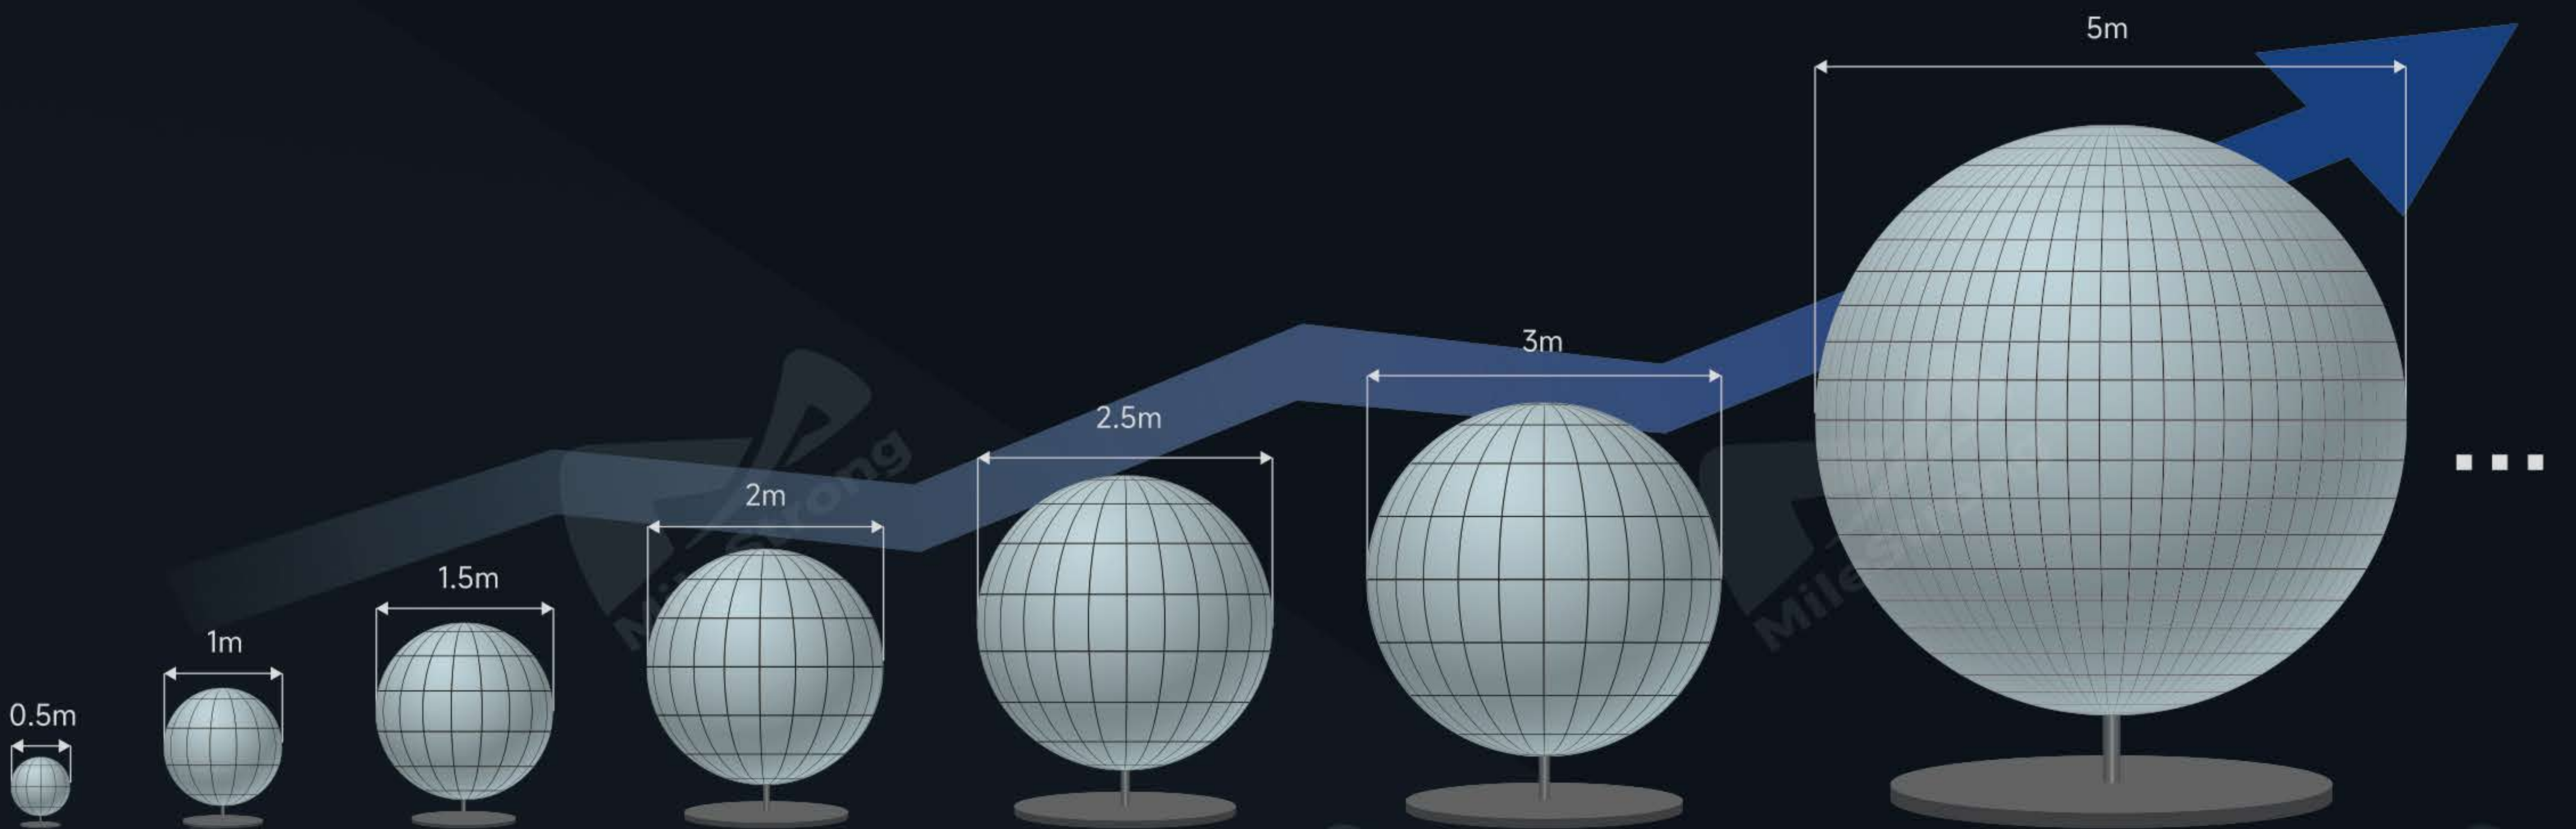

## Sphere LED Display

Pixel Pitch (mm) : 1.56 / 1.875 / 2 / 2.5 / 3 / 4 / 5

Size customizable according to project requirements.

## Customizable Sizes

The diameter of the sphere LED display can be tailored according to project requirements, offering maximum flexibility to fit different installation spaces and creative designs.

## High-Precision Riveted Aluminum Structure

Built with a high-precision riveted aluminum structure, the sphere LED display ensures outstanding durability and stability. This lightweight yet robust construction provides long-term reliability while delivering stunning visual performance.

## 360° Full-Angle View

With a complete 360-degree viewing angle, the sphere LED display can showcase content from all directions. Unlike traditional flat LED screens, it eliminates viewing limitations and ensures consistent visual impact.