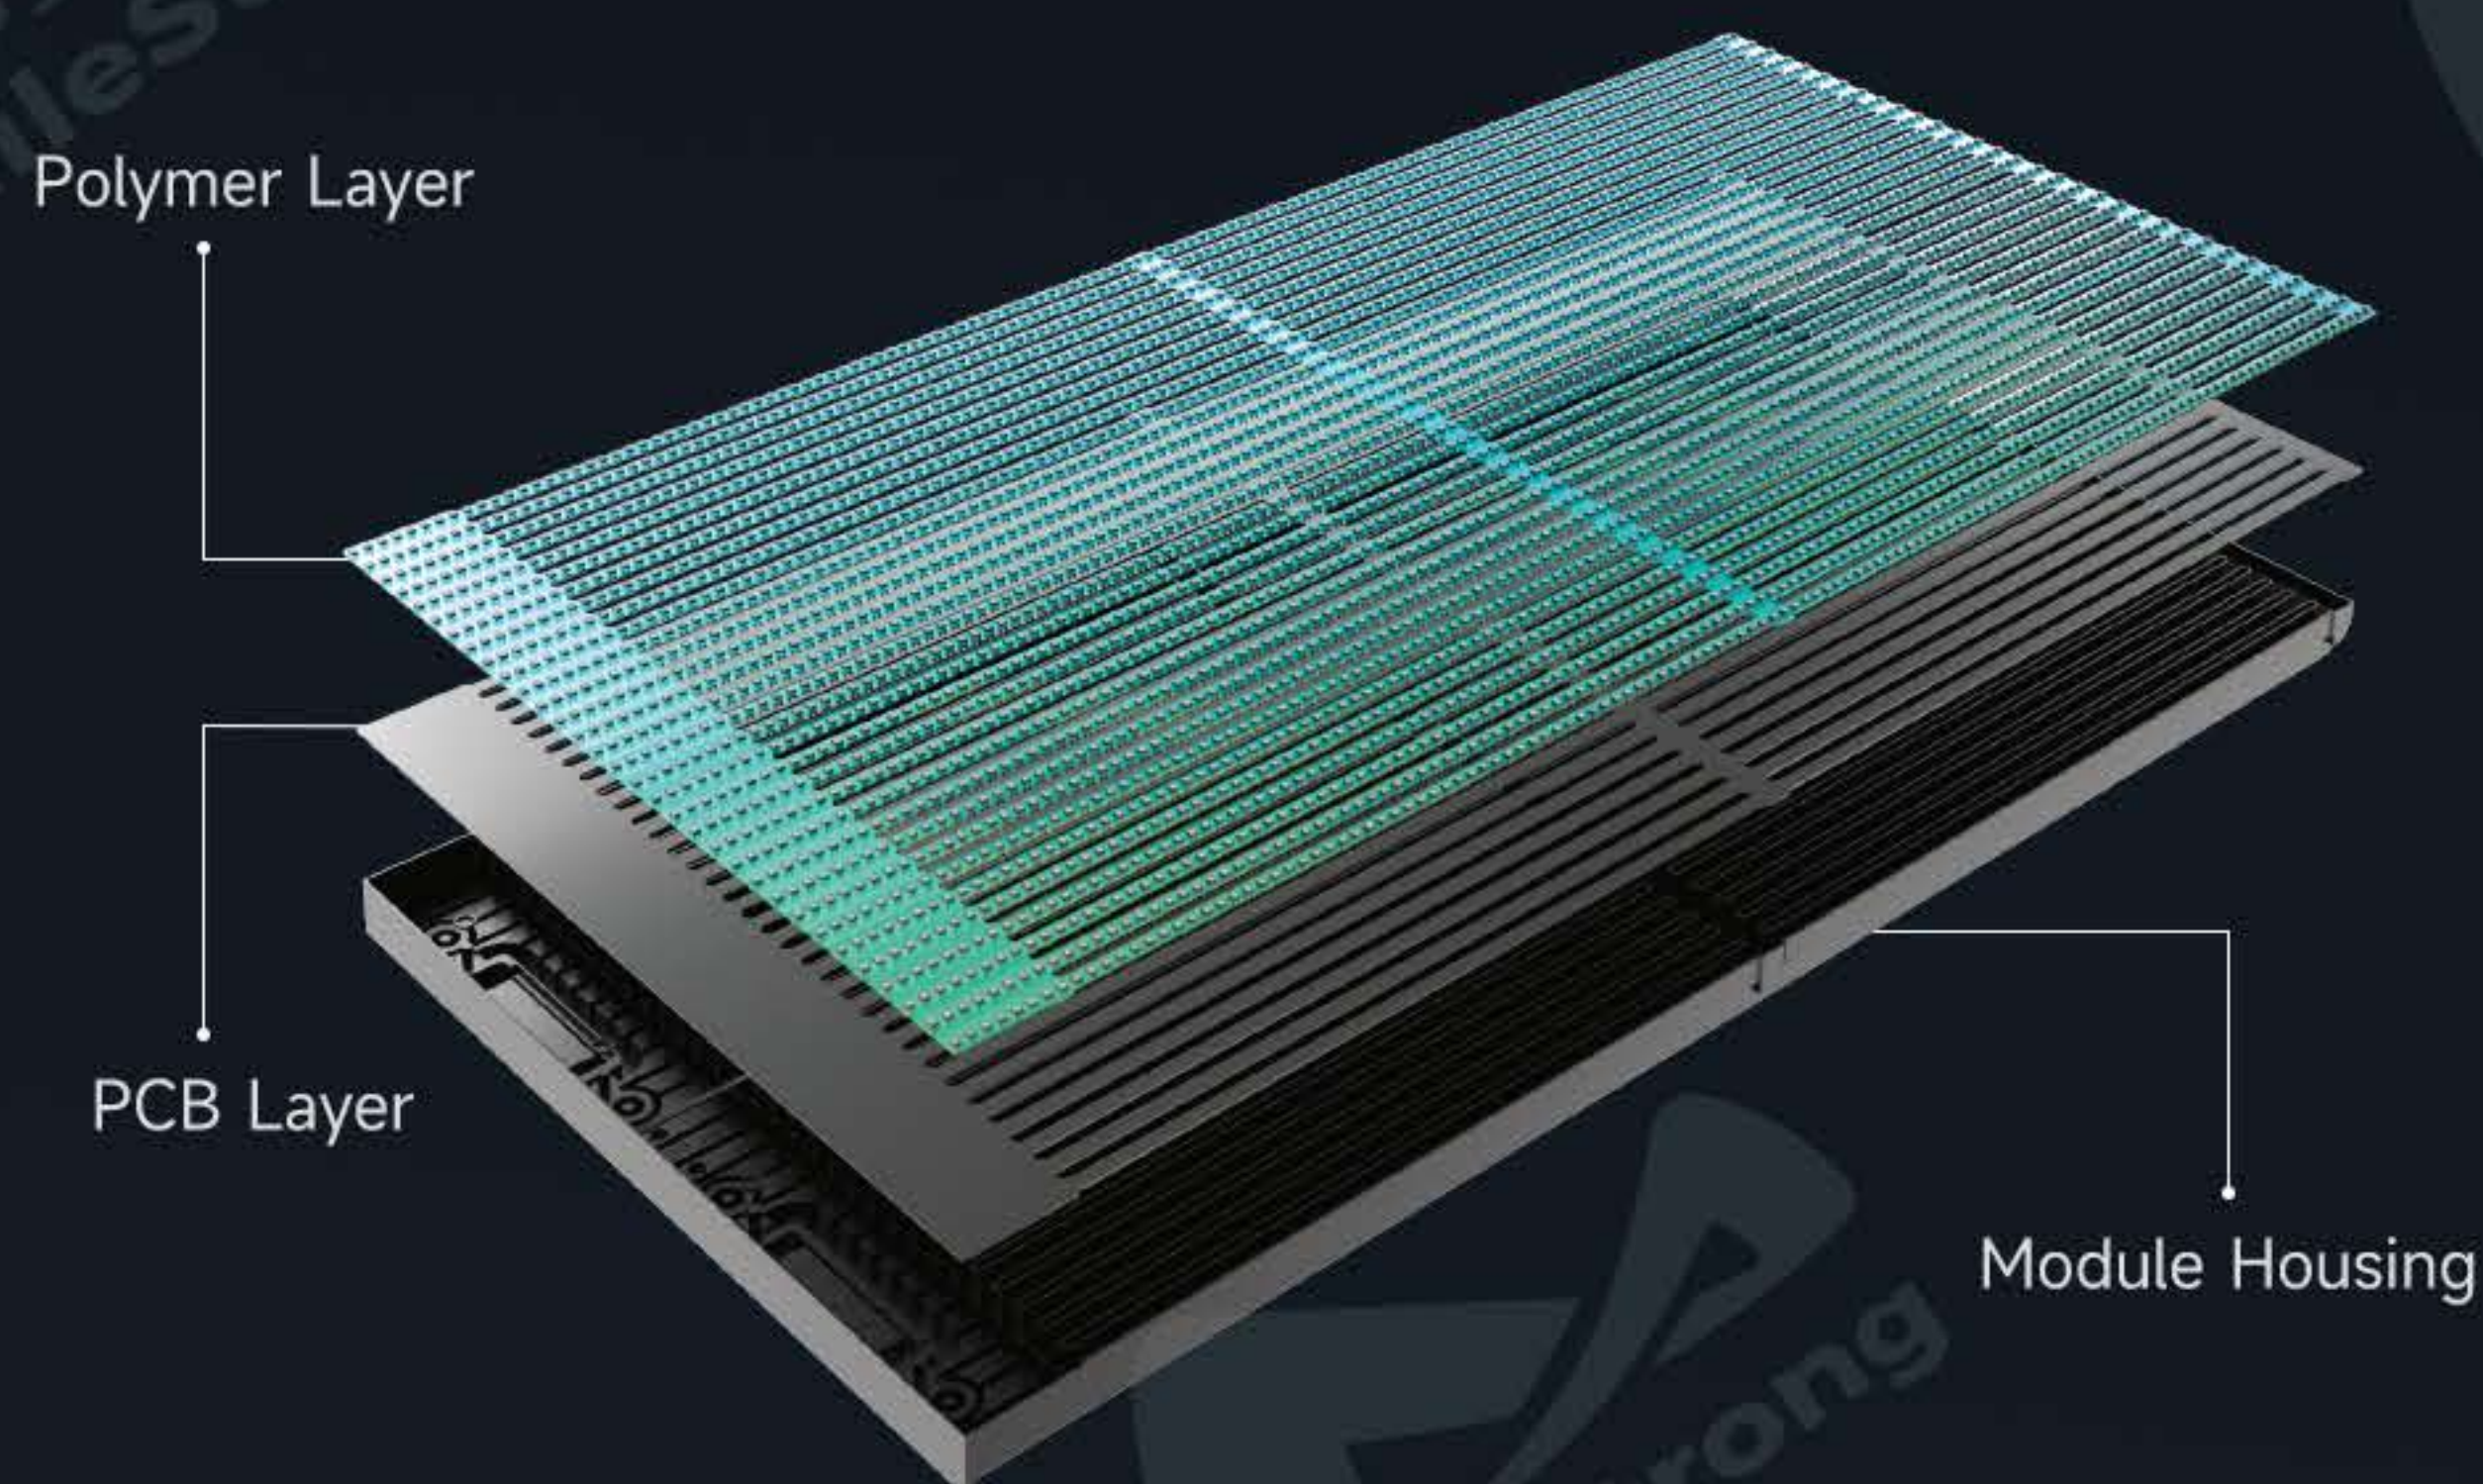

Transparent LED Display

STR Series

Pixel Pitch (mm) : 3.9-7.8 / 5.2-10.4 / 10.4-10.4 / 15.6-15.6

Cabinet Size (mm) : 500*500 / 1,000*500

Versatile Pixel Pitch & Sizes

Choose from pixel pitches of 3.9-7.8mm, 5.2-10.4mm, 10.4-10.4mm, or 15.6-15.6mm. The modules measure 500×250mm, and cabinets come in 1,000×500mm or 1,000×1,000mm sizes — perfectly adaptable for any rental setup or event.

Modular Design

Featuring a modular structure, the cabinet ensures ergonomic efficiency and industrial durability — making installation and transport smooth and reliable.

High Performance Display

Transparency rates range from 55% to 75%, with a high brightness of 4,500 nits and a 6,000:1 contrast ratio. It supports a 3,840Hz refresh rate and 14-bit grayscale for superior visual quality.

IP65 Waterproof

With IP65 protection, the screen handles rain, dust, and bumps effortlessly. Edge guards prevent LED damage, ensuring reliable performance indoors and outdoors.

Anti-collision

Waterproof

Dust-Proof