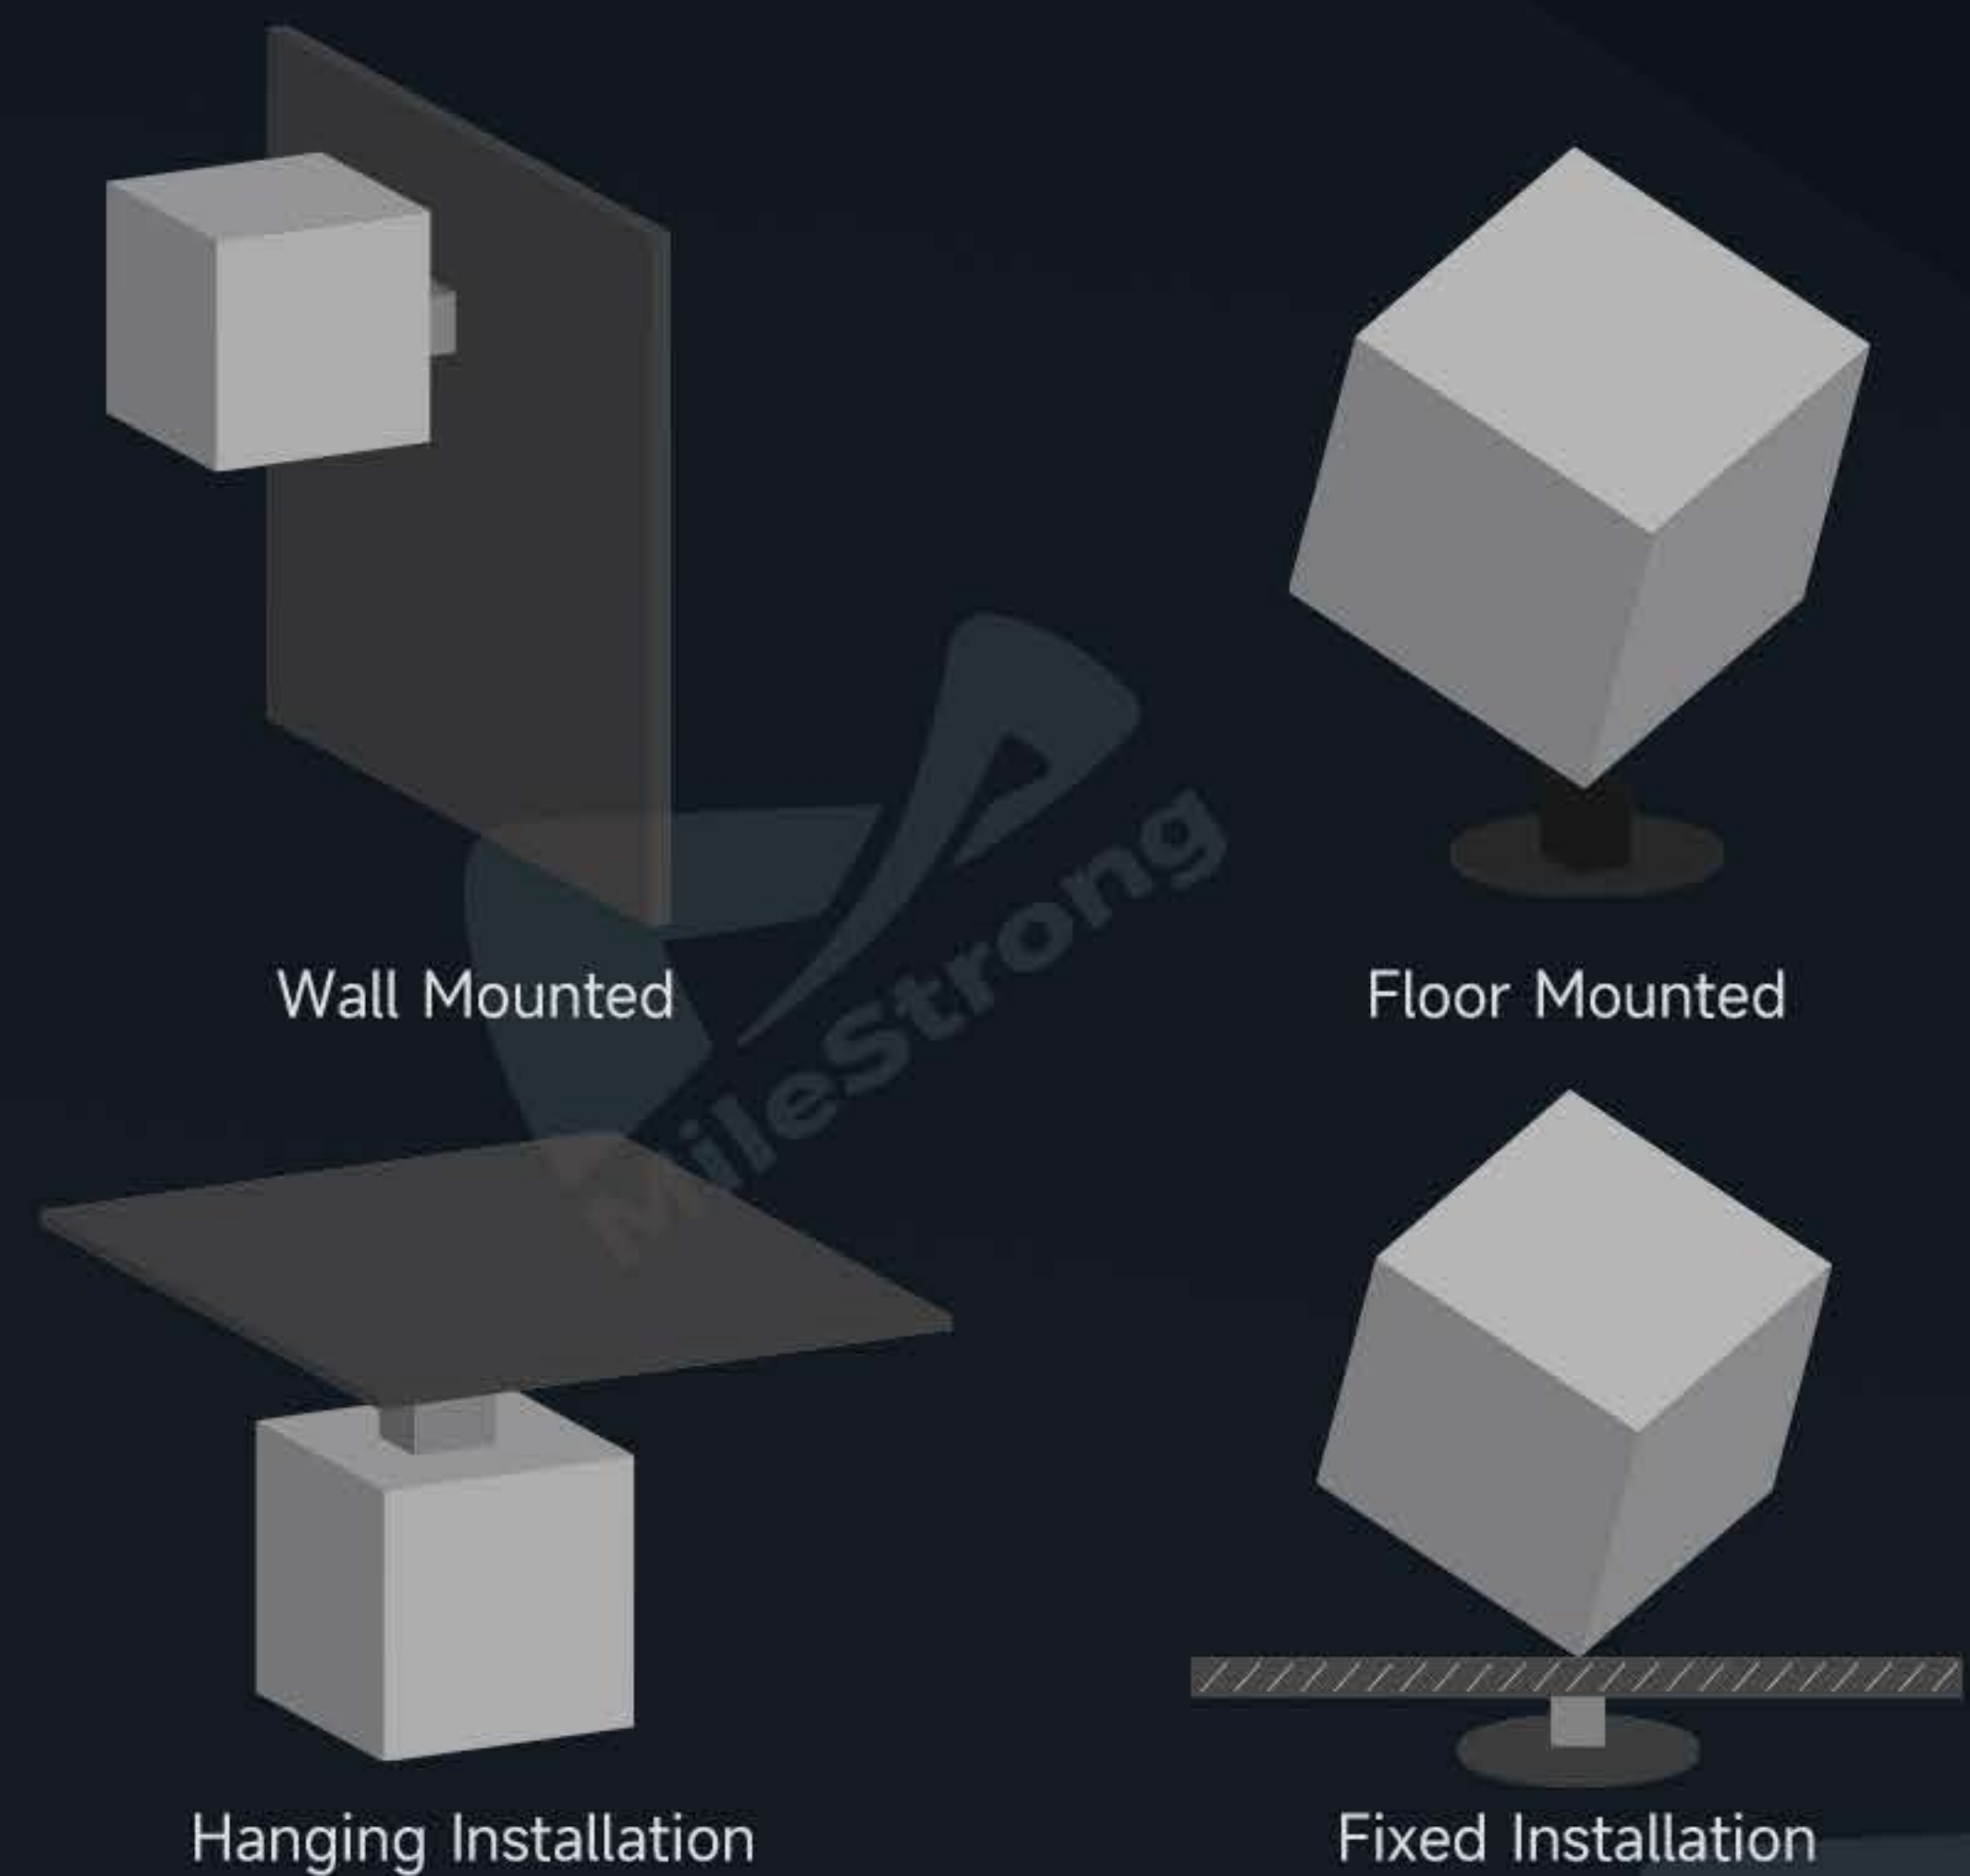

Creative & Customized LED Display

Magic Cube LED Display

Pixel Pitch (mm) : 1.86 / 2 / 2.5 / 3 / 3.91 / 4

Multiple models available with full customization support.

360° Omnidirectional View

The Rubik's Cube LED screen delivers a true 360° viewing experience, ensuring vibrant visuals from every angle. With video playback in all directions, it overcomes the limitations of traditional displays, creating a seamless and immersive viewing effect.

Smart Remote Control

The cube-shaped LED display supports WiFi, hotspot, and mobile app control. With one click, users can upload images or videos and switch content anytime, anywhere. This fast and convenient feature ensures effortless content management.

Versatile Installation Options

Whether fixed, standing, hanging, or wall-mounted, the Rubik's Cube LED screen adapts to different environments. Each setup is designed for safety, stability, and visual impact, offering flexibility for diverse installation needs.

Plug and Play

Designed for simplicity, the cube LED screen is easy to set up and operate. Just plug it in, and it's ready to go — no complicated configuration required.

Customizable Design

The cube LED display can be tailored to your project needs, supporting four-sided, five-sided, or six-sided displays. Options include hanging, side-mounted, tilted with rotation, and various sizes to perfectly fit the application.