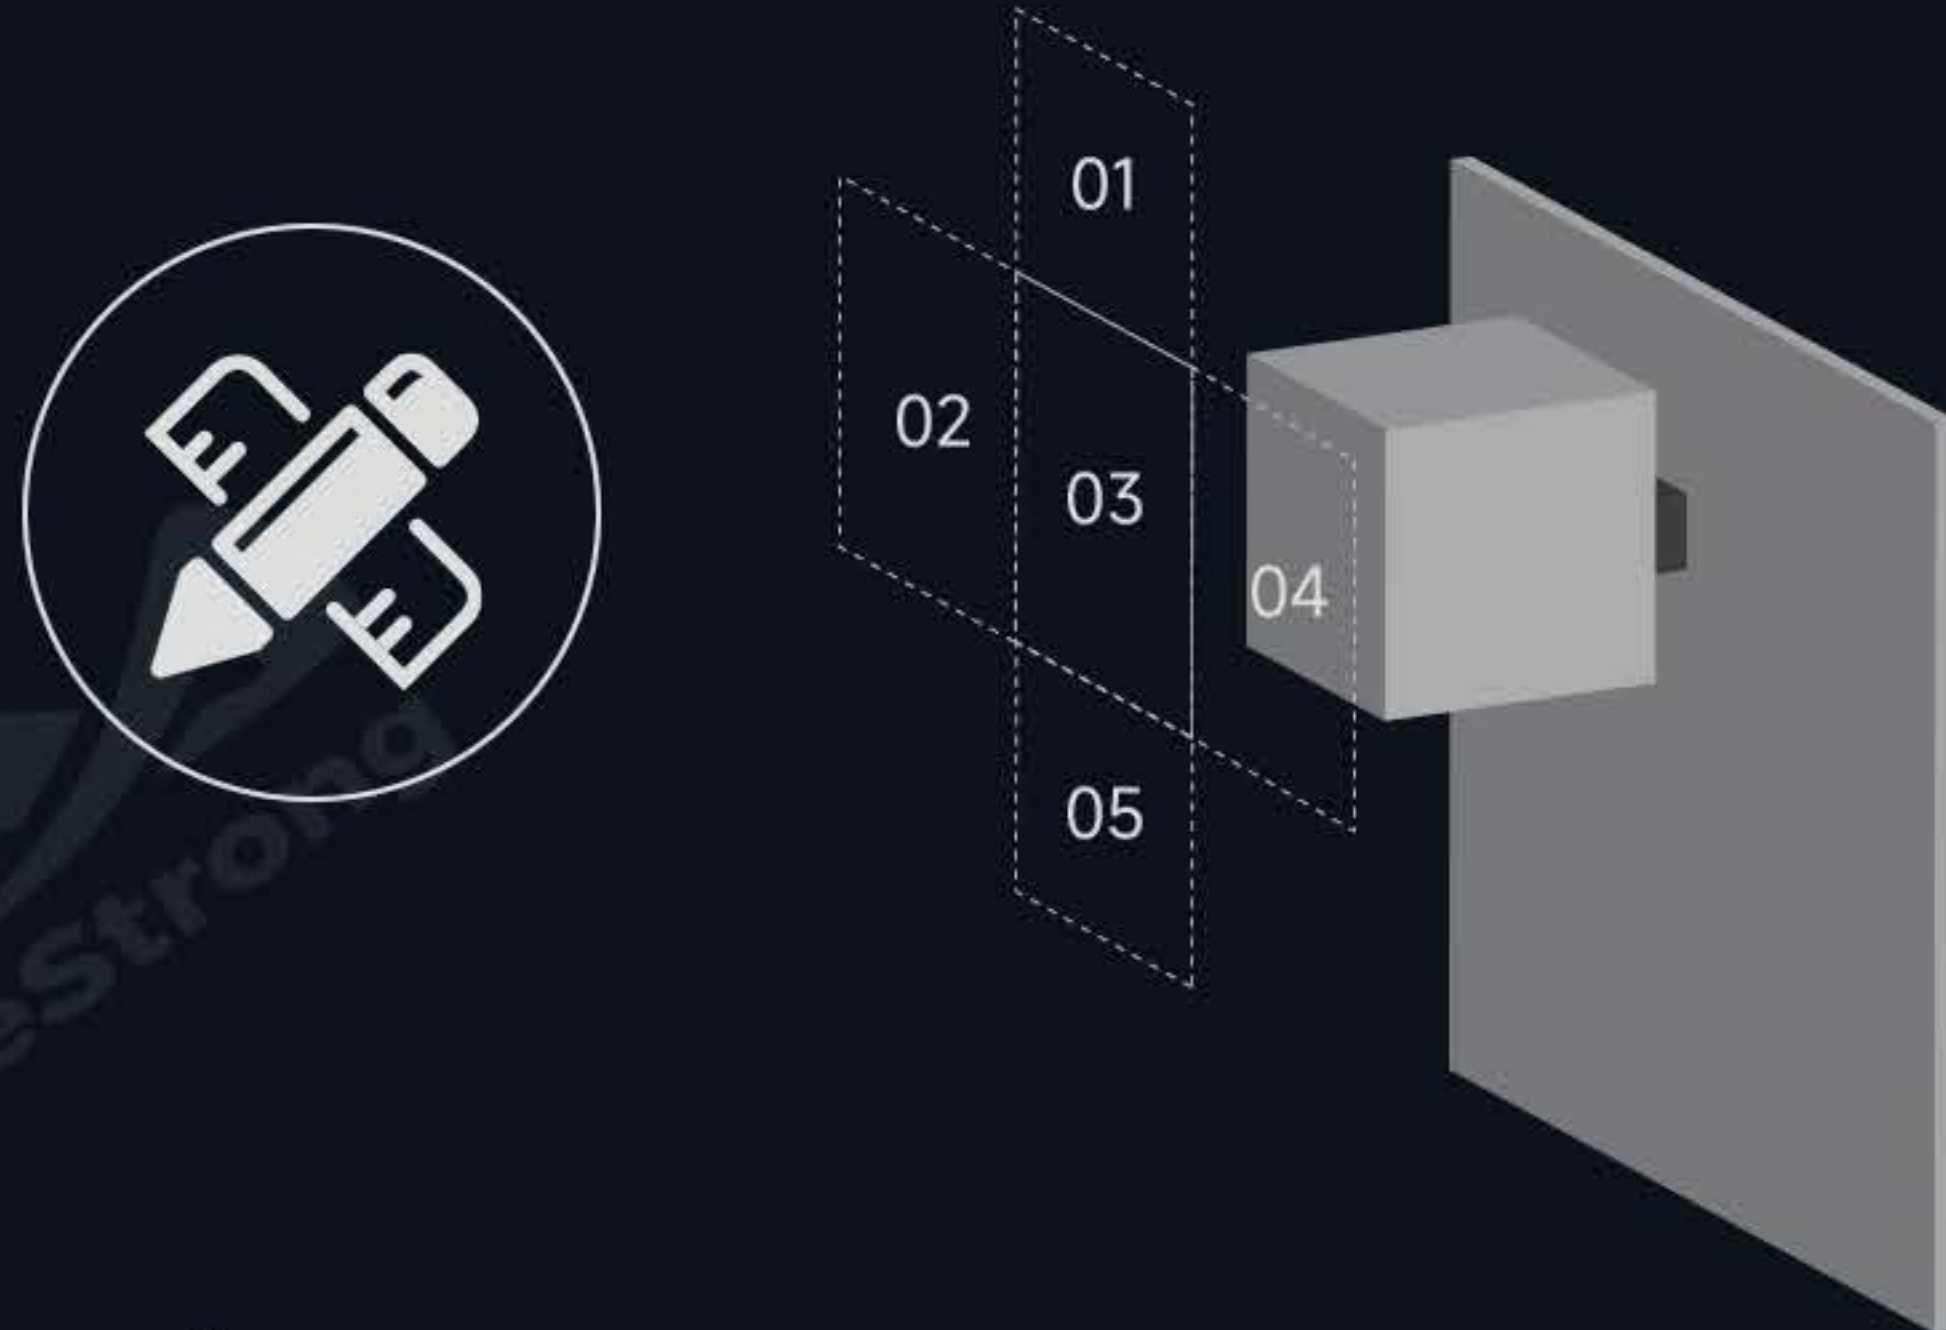

Versatile Installation Options

Whether fixed, standing, hanging, or wall-mounted, the Rubik's Cube LED screen adapts to different environments. Each setup is designed for safety, stability, and visual impact, offering flexibility for diverse installation needs.

Plug and Play

Designed for simplicity, the cube LED screen is easy to set up and operate. Just plug it in, and it's ready to go — no complicated configuration required.

Customizable Design

The cube LED display can be tailored to your project needs, supporting four-sided, five-sided, or six-sided displays. Options include hanging, side-mounted, tilted with rotation, and various sizes to perfectly fit the application.